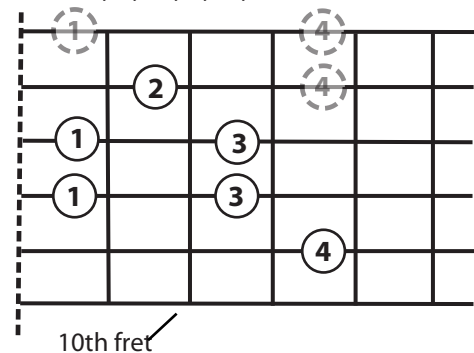

A major pentatonic scale, one octave notes: A, B, C#, E, F#, A