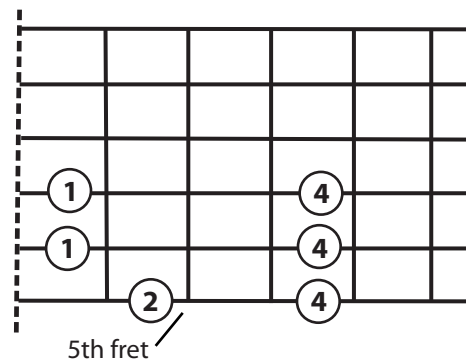

# Shortnin' Bread

Southern Plantation Song

Musical score for guitar, showing treble clef, key signature of three sharps (F#, C#, G#), and common time. The score is divided into four systems, each with a treble staff and a tablature staff. Chords are indicated above the treble staff: A, A, E7, A in the first system; A, A, E7, A in the second; E7, A in the third; and E7, A in the fourth. The tablature staff shows fret numbers for each note.

Musical notation for measures 13-16. Treble clef, key signature of three sharps. Chords: E7, A. Fingering: 7 7 5 5 7, 7 5 7, 5 5 7 7 5 5 7, 6 4 7.

A major in "E" chord shape

A major pentatonic scale, one octave notes: A, B, C#, E, F#, A

# Shortnin' Bread

Southern Plantation Song

8

A A E7 A

5 8

5

9 8

13 8

# Shortnin' Bread

Southern Plantation Song

Musical notation for measures 1-4. Treble clef, key signature of three sharps (F#, C#, G#), common time. Chords: A, A, E7, A. Fingering: 8.

8

A A E7 A

TAB: 10 11 11 9 11 | 10 10 11 9 | 10 10 11 11 9 9 11 11 | 11 11 9 12