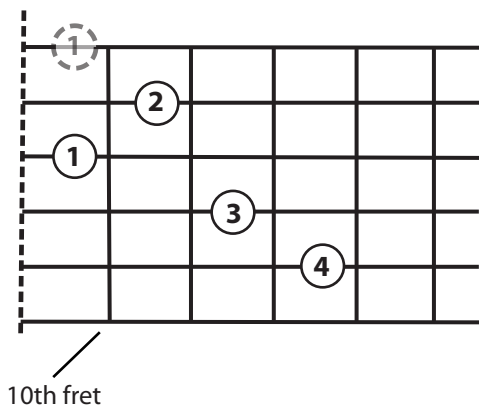

Shortnin' Bread

Southern Plantation Song

Musical notation for measures 1-4. Treble clef, key signature of three sharps (F#, C#, G#), common time. Chords: A, A, E7, A. Fingering: 8.

8

A A E7 A

TAB: 10 11 11 9 11 | 10 10 11 9 | 10 10 11 11 9 9 11 11 | 11 11 9 12

Musical notation for measures 5-8. Treble clef, key signature of three sharps. Chords: A, A, E7, A. Fingering: 5, 8.

5

A A E7 A

5 8

TAB: 10 11 11 9 9 11 11 | 10 11 9 | 10 10 11 11 9 9 11 11 | 11 9 12

Musical notation for measures 9-12. Treble clef, key signature of three sharps. Chords: E7, A. Fingering: 9, 8.

9

E7 A

9 8

TAB: 11 11 9 9 11 | 11 9 11 | 11 11 9 9 11 | 11 9 12

Musical notation for measures 13-16. Treble clef, key signature of three sharps. Chords: E7, A. Fingering: 13, 8.

13

E7 A

13 8

TAB: 11 11 9 9 11 | 11 9 11 | 10 10 11 11 9 9 11 | 11 9 12

A major in "C" chord shape