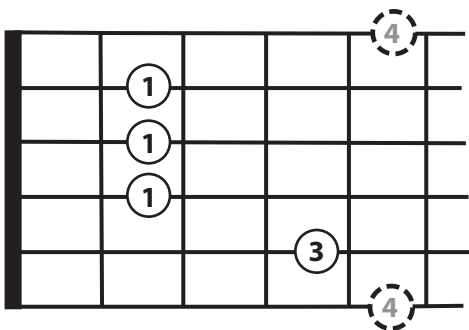

Shortnin' Bread

Southern Plantation Song

Musical score for guitar, showing treble clef, key signature of three sharps (F#, C#, G#), and common time. The score is divided into four systems, each with a treble staff and a tablature staff. Chords are indicated above the treble staff: A, A, E7, A in the first system; A, A, E7, A in the second; E7, A in the third; and E7, A in the fourth. The tablature staff shows fret numbers for each note.

A major in "G" chord shape