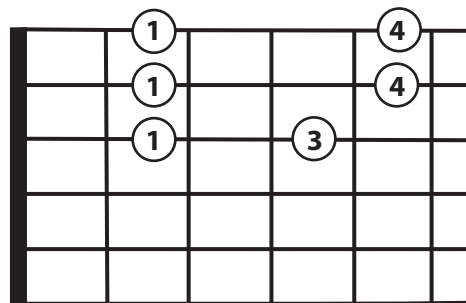

# Shortnin' Bread

Southern Plantation Song

Musical notation for measures 1-4. Treble clef, key signature of three sharps (F#, C#, G#), common time. Chords: A, A, E7, A. Fingering: 5 2 2 5 2 | 5 5 2 5 | 5 5 2 2 5 5 2 2 | 2 2 4 2.

# Shortnin' Bread

Southern Plantation Song

Musical score for guitar, showing treble clef, key signature of three sharps (F#, C#, G#), and common time. The score is divided into four systems, each with a treble staff and a tablature staff. Chords are indicated above the treble staff: A, A, E7, A in the first system; A, A, E7, A in the second; E7, A in the third; and E7, A in the fourth. The tablature staff shows fret numbers for each note.

# Shortnin' Bread

Southern Plantation Song

Musical notation for measures 1-4. Treble clef, key signature of three sharps (F#, C#, G#), common time. Chords: A, A, E7, A. Fingering: 5 7 7 5 7, 5 5 7 5, 5 5 7 7 5 5 7 7, 6 6 4 7.

# Shortnin' Bread

Southern Plantation Song

Musical notation for measures 1-4. Treble clef, key signature of three sharps (F#, C#, G#), common time. Chords: A, A, E7, A. Fingering: 8.

8

A A E7 A

TAB: 10 11 11 9 11 | 10 10 11 9 | 10 10 11 11 9 9 11 11 | 11 11 9 12