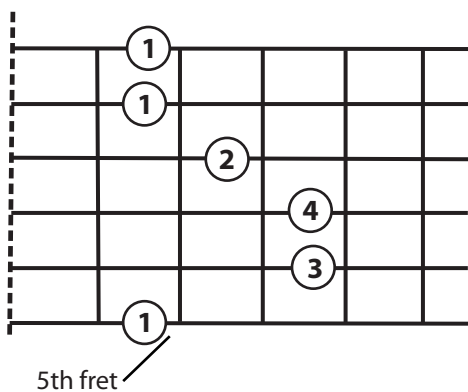

Shortnin' Bread

Southern Plantation Song

Musical notation for measures 1-4. Treble clef, key signature of three sharps (F#, C#, G#), common time. Chords: A, A, E7, A. Fingering: 5 7 7 5 7, 5 5 7 5, 5 5 7 7 5 5 7 7, 6 6 4 7.

Musical notation for measures 5-8. Treble clef, key signature of three sharps. Chords: A, A, E7, A. Fingering: 5 7 7 5 5 7 7, 5 7 5, 5 5 7 7 5 5 7 7, 6 4 7.

Musical notation for measures 9-12. Treble clef, key signature of three sharps. Chords: E7, A. Fingering: 7 7 5 5 7, 7 5 7, 7 7 5 5 7, 6 4 7.

Musical notation for measures 13-16. Treble clef, key signature of three sharps. Chords: E7, A. Fingering: 7 7 5 5 7, 7 5 7, 5 5 7 7 5 5 7, 6 4 7.

A major in "E" chord shape