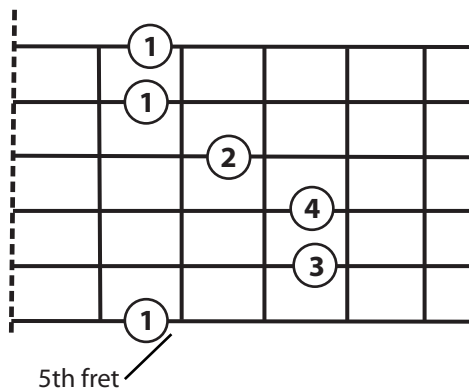

Shortnin' Bread

Southern Plantation Song

8

A A E7 A

5 8

5

9 8

13 8

E7 A

E7 A

A major in "E" chord shape