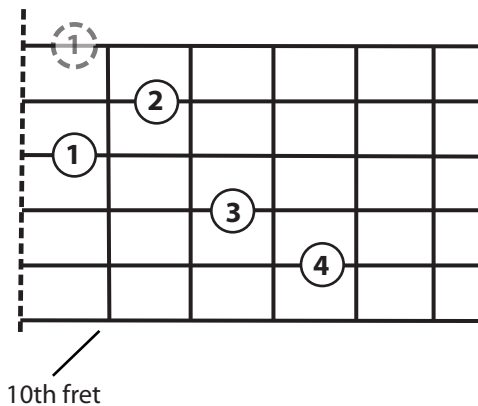

Shortnin' Bread

Southern Plantation Song

8

10 7 7 9 7 | 10 10 7 9 | 10 10 7 7 9 9 7 7 | 6 6 9 7

5

10 7 7 9 9 7 7 | 10 7 9 | 10 10 7 7 9 9 7 7 | 6 9 7

9

7 7 9 9 7 | 7 7 9 7 | 7 7 9 9 7 | 6 9 7

13

7 7 9 9 7 | 7 9 7 | 10 10 7 7 9 9 7 | 6 9 7

A major in "C" chord shape