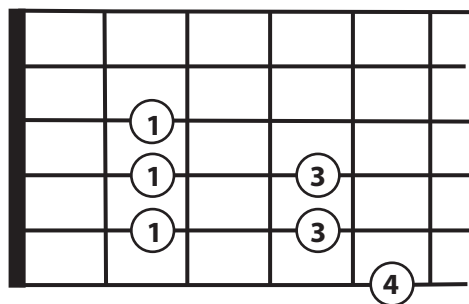

# Shortnin' Bread

Southern Plantation Song

Musical notation for measures 1-4. Treble clef, key signature of three sharps (F#, C#, G#), common time. Chords: A, A, E7, A. Fingering: 5 2 2 5 2 | 5 5 2 5 | 5 5 2 2 5 5 2 2 | 2 2 4 2.

# Shortnin' Bread

Southern Plantation Song

Musical score for guitar, showing treble clef, key signature of three sharps (F#, C#, G#), and common time. The score is divided into four systems, each with a treble staff and a tablature staff. Chords are indicated above the treble staff: A, A, E7, A in the first system; A, A, E7, A in the second; E7, A in the third; and E7, A in the fourth. The tablature staff shows fret numbers for each note.

# Shortnin' Bread

Southern Plantation Song

Musical notation for measures 1-4. Treble clef, key signature of three sharps (F#, C#, G#), common time. Chords: A, A, E7, A. Fingering: 5 7 7 5 7, 5 5 7 5, 5 5 7 7 5 5 7 7, 6 6 4 7.

# Shortnin' Bread

Southern Plantation Song

Musical notation for measures 1-4. Treble clef, key signature of three sharps (F#, C#, G#), common time. Chords: A, A, E7, A. Fingering: 8.

8

A A E7 A

TAB: 10 11 11 9 11 | 10 10 11 9 | 10 10 11 11 9 9 11 11 | 11 11 9 12