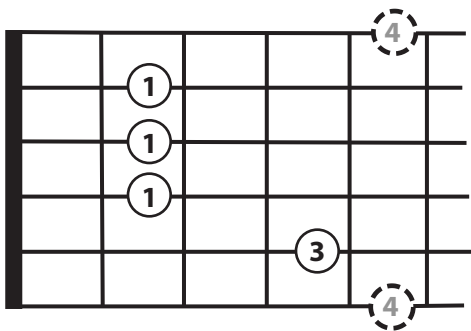

Shortnin' Bread

Southern Plantation Song

Musical notation for measures 1-4. Treble clef, key signature of three sharps (F#, C#, G#), common time. Chords: A, A, E7, A. Fingering: 5 2 2 5 2 | 5 5 2 5 | 5 5 2 2 5 5 2 2 | 2 2 4 2.

Musical notation for measures 5-8. Treble clef, key signature of three sharps. Chords: A, A, E7, A. Fingering: 5 2 2 5 5 2 2 | 5 2 5 | 5 5 2 2 5 5 2 2 | 2 4 2.

Musical notation for measures 9-12. Treble clef, key signature of three sharps. Chords: E7, A. Fingering: 2 2 2 2 5 5 2 | 2 2 5 2 | 2 2 2 2 5 5 2 | 2 4 2.

Musical notation for measures 13-16. Treble clef, key signature of three sharps. Chords: E7, A. Fingering: 2 2 2 2 5 5 2 | 2 2 5 2 | 5 5 2 2 5 5 2 | 2 4 2.

A major in "G" chord shape