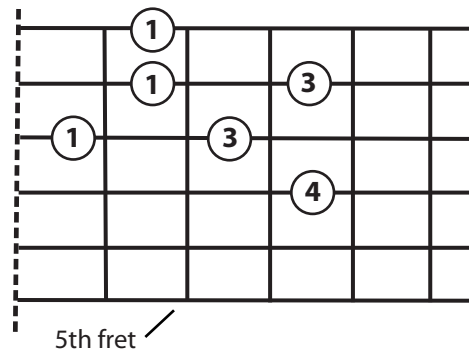

# Shortnin' Bread

Southern Plantation Song

Musical score for guitar, showing treble clef, key signature of three sharps (F#, C#, G#), and common time. The score is divided into four systems, each with a treble staff and a tablature staff. Chords are indicated above the treble staff: A, A, E7, A in the first system; A, A, E7, A in the second; E7, A in the third; and E7, A in the fourth. The tablature staff shows fret numbers for each note.

# Shortnin' Bread

Southern Plantation Song

Musical notation for measures 1-4. Treble clef, key signature of three sharps (F#, C#, G#), common time. Chords: A, A, E7, A. Fingering: 5 7 7 5 7, 5 5 7 5, 5 5 7 7 5 5 7 7, 6 6 4 7.

Musical notation for measures 5-8. Treble clef, key signature of three sharps. Chords: A, A, E7, A. Fingering: 5 7 7 5 5 7 7, 5 7 5, 5 5 7 7 5 5 7 7, 6 4 7.

Musical notation for measures 9-12. Treble clef, key signature of three sharps. Chords: E7, A. Fingering: 7 7 5 5 7, 7 5 7, 7 7 5 5 7, 6 4 7.

Musical notation for measures 13-16. Treble clef, key signature of three sharps. Chords: E7, A. Fingering: 7 7 5 5 7, 7 5 7, 5 5 7 7 5 5 7, 6 4 7.

A major in "E" chord shape

A major pentatonic scale, one octave notes: A, B, C#, E, F#, A